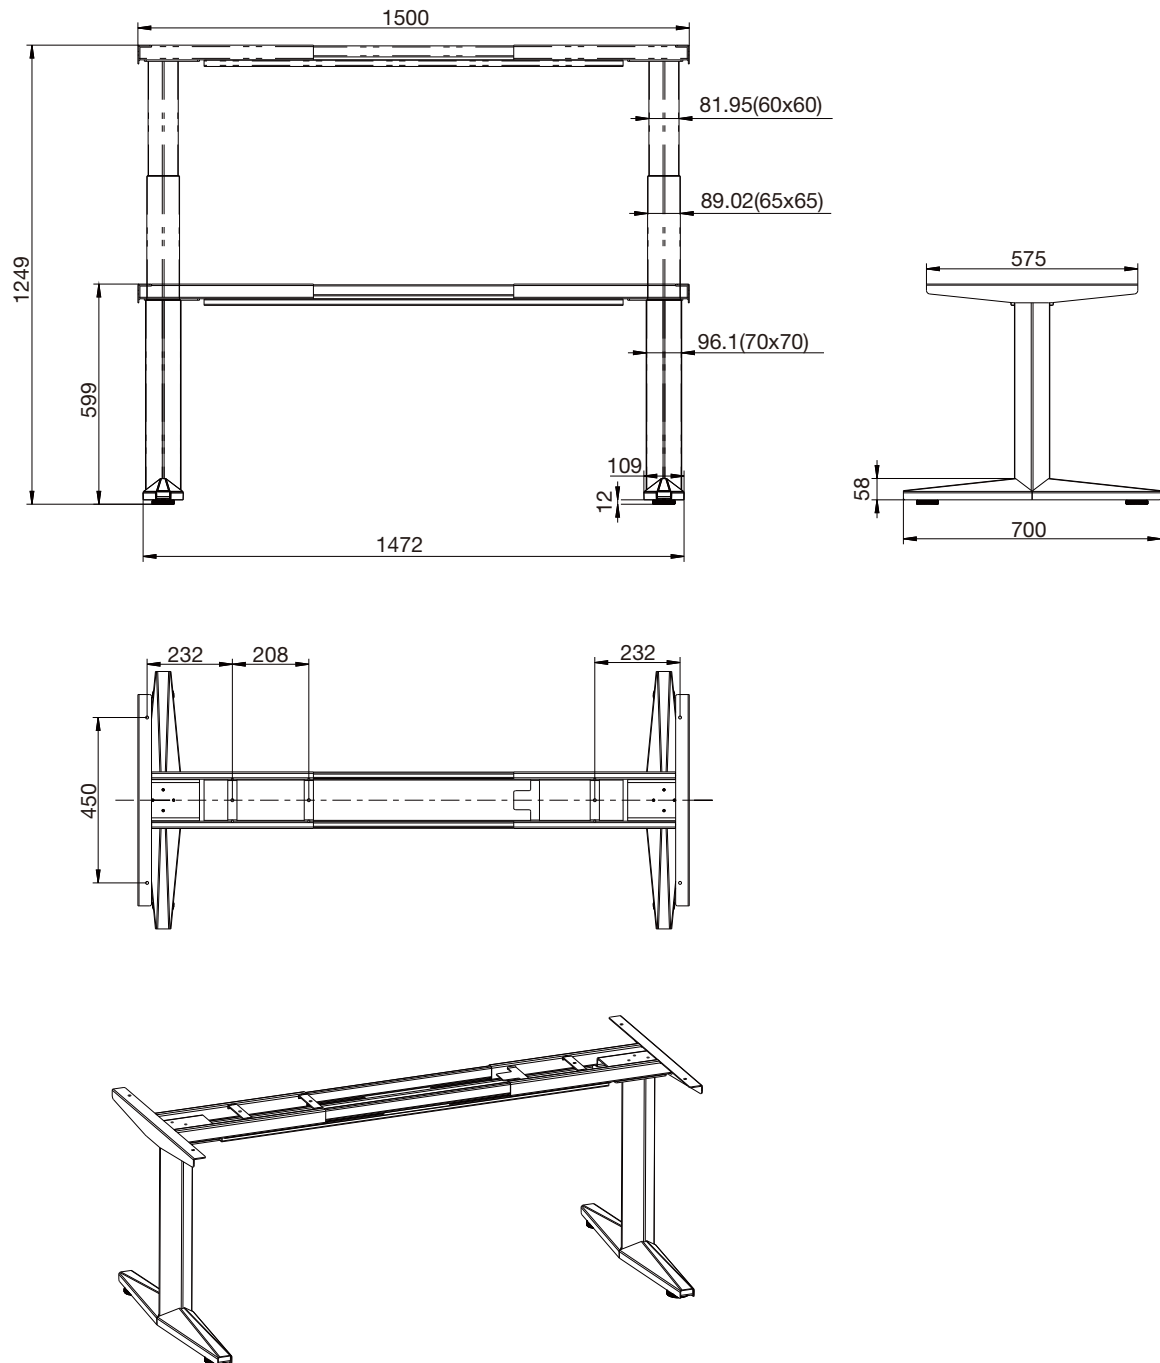

Features

- Max. Speed: 40mm/s
- Rated load: 1200N
- Noise: < 50db
- Minimum height: 600mm
- Maximum height: 1250mm
- Control box: JCB36NE2P
- Handset: K23/ K52C
- Motor: high-power motor by JIECANG
- Standard colors: black
- Weight: 66kg
- Max Loading quantity:
 - 20GP: 56 SETS
 - 40GP: 140 SETS

Tips on installation:

- If the table top is not purchased, the frame and table top cannot be pre-installed, and the user needs to arrange the wiring by himself during installation.
- If you purchase a table top, JIECANG can assist in pre-installing the light strip cable, transfer box cable, handset cable, and power cable between the frame and the tablet op. Users only need to install columns, feet, cable tray, and turn on the power.

Model	Load (N)	Noise (dB)	Typical Max speed 0 load~Rated load (mm/s)	Duty cycle	Stroke (mm)	Min. height (mm)
InvictusC	1200	< 50	40	10%	650	600

Dimensions

InvictusC-EZ4.0L

InvictusC-Inline column

InvictusC-with table top