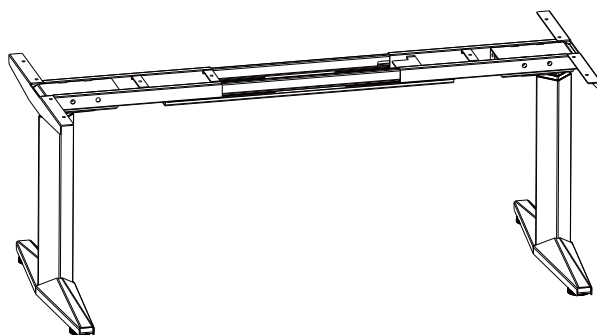

Tips on installation:

- If the table top is not purchased, the frame and table top cannot be pre-installed, and the user needs to arrange the wiring by himself during installation.
- If you purchase a table top, JIECANG can assist in pre-installing the light strip cable, transfer box cable, handset cable, and power cable between the frame and the tablet op. Users only need to install columns, feet, cable tray, and turn on the power.

Model	Load (N)	Noise (dB)	Typical Max speed 0 load~Rated load (mm/s)	Duty cycle	Stroke (mm)	Min. height (mm)
InvictusC	1200	< 50	40	10%	650	600

Dimensions

InvictusC-EZ4.0L

InvictusC-Inline column

InvictusC-with table top