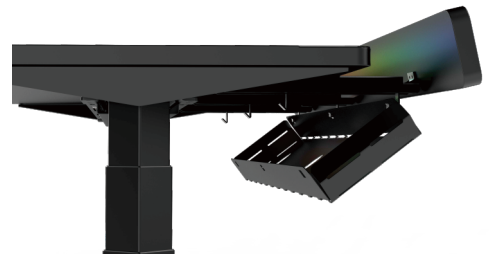

InvictusC

Gaming Standing Desk Solution

TECHNOLOGY
DRIVES INTELLIGENT LIFE

Data sheet

InvictusC

- InvictusC is a gaming standing desk with cool look and stable structure. We easily adjust the height with the touch of a button, so you can always sit or stand at a comfortable height.
- The InvictusC has a sturdy frame, legs and feet, and the whole desk has super stability.
- The RGB light strip is perfectly integrated with the desk to create an e-sports atmosphere.
- The table top is durable and hardwearing. The matte surface reflects light and protects the eyes.
- It's easy to keep the desk tidy and neat by using the cable management tray under the table top.

Features

- Max. Speed: 40mm/s
- Rated load: 1200N
- Noise: < 50db
- Minimum height: 600mm
- Maximum height: 1250mm
- Control box: JCB36NE2P
- Handset: K23/ K52C
- Motor: high-power motor by JIECANG
- Standard colors: black
- Weight: 66kg
- Max Loading quantity:
 - 20GP: 56 SETS
 - 40GP: 140 SETS