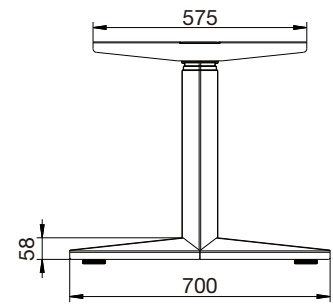

Features

- Max. Speed: 40mm/s
- Rated load: 1200N
- Noise: < 50db
- Minimum height: 600mm
- Maximum height: 1250mm
- Control box: JCB36NE2P
- Handset: K23/ K52C
- Motor: high-power motor by JIECANG
- Standard colors: black
- Weight: 66kg
- Max Loading quantity:
 - 20GP: 56 SETS
 - 40GP: 140 SETS

Model	Load (N)	Noise (dB)	Typical Max speed 0 load~Rated load (mm/s)	Duty cycle	Stroke (mm)	Min. height (mm)
InvictusC	1200	< 50	40	10%	650	600

Dimensions

InvictusC-EZ4.0L

InvictusC-Inline column

InvictusC-with table top