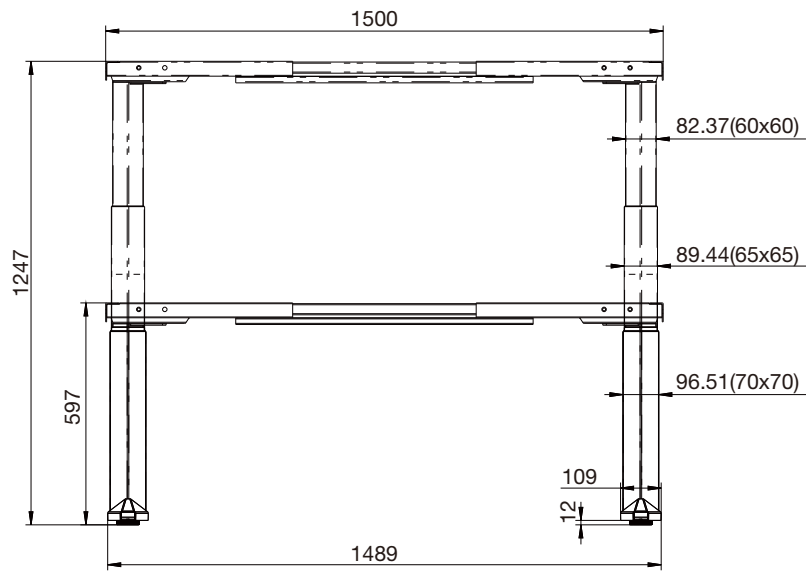

Features

- Max. Speed: 40mm/s
- Rated load: 1200N
- Noise: < 50db
- Minimum height: 600mm
- Maximum height: 1250mm
- Control box: JCB36NE2P
- Handset: K23/ K52C
- Motor: high-power motor by JIECANG
- Standard colors: black
- Weight: 66kg
- Max Loading quantity:
 - 20GP: 56 SETS
 - 40GP: 140 SETS

Model	Load (N)	Noise (dB)	Typical Max speed 0 load~Rated load (mm/s)	Duty cycle	Stroke (mm)	Min. height (mm)
InvictusC	1200	< 50	40	10%	650	600

Dimensions

InvictusC-EZ4.0L

InvictusC-Inline column

InvictusC-with table top