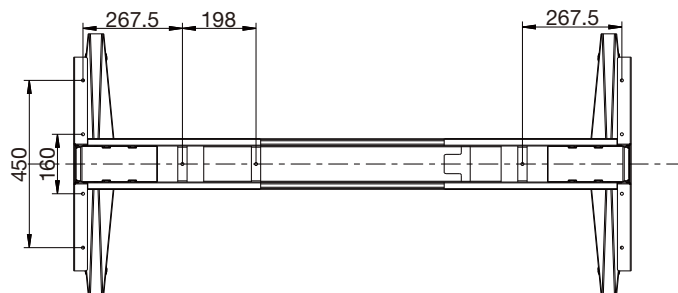

Features

- Max. Speed: 40mm/s
- Rated load: 1200N
- Noise: < 50db
- Minimum height: 600mm
- Maximum height: 1250mm
- Control box: JCB36NE2P
- Handset: K23/ K52C
- Motor: high-power motor by JIECANG
- Standard colors: black
- Weight: 66kg
- Max Loading quantity:
 - 20GP: 56 SETS
 - 40GP: 140 SETS

Model	Load (N)	Noise (dB)	Typical Max speed 0 load~Rated load (mm/s)	Duty cycle	Stroke (mm)	Min. height (mm)
InvictusC	1200	< 50	40	10%	650	600

Dimensions

InvictusC-EZ4.0L

InvictusC-Inline column

InvictusC-with table top